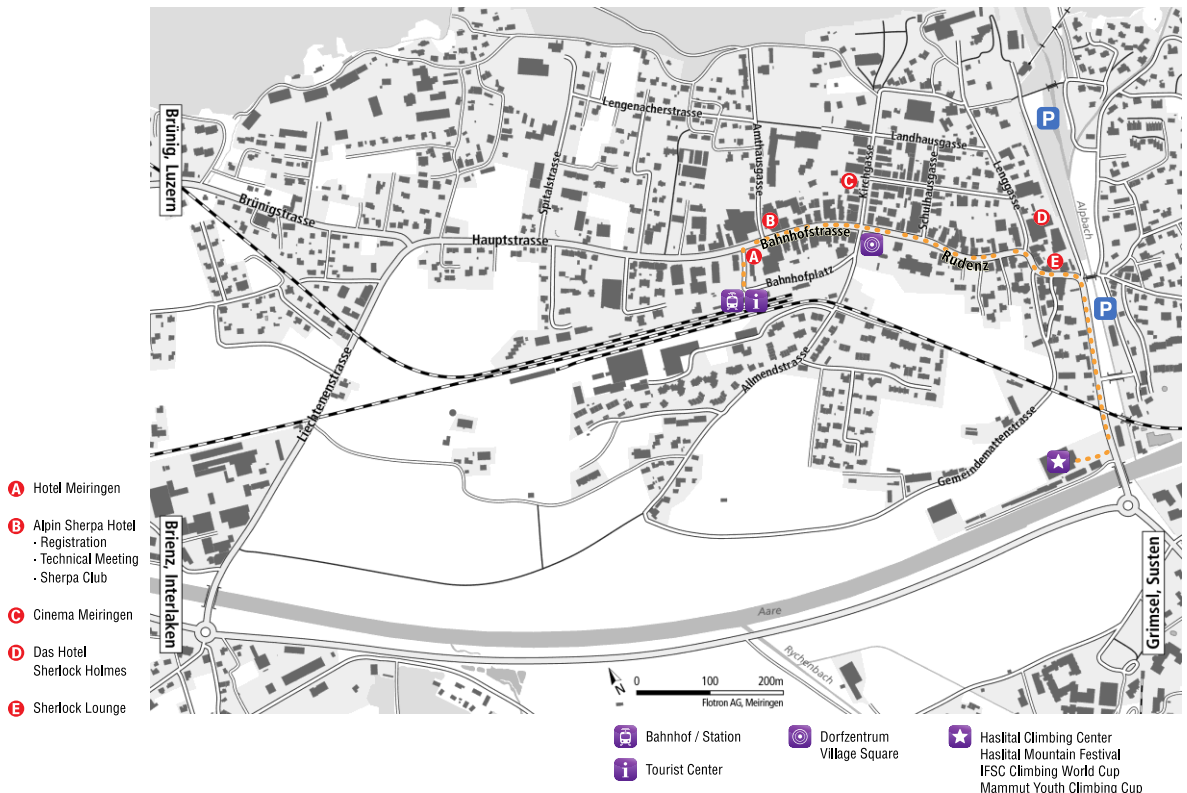

World up
Keep
Climbing

INTERNATIONAL FEDERATION OF **SPORT CLIMBING**
www.ifsc-climbing.org

IFSC CLIMBING WORLD CUP

ACCOMMODATION

Jungfrau Region Tourismus AG

CH-3800 Interlaken

Reservations: +41 33 521 43 43

info@jungfrauregion.swiss

www.jungfrauregion.ch

HASLITAL MOUNTAIN FESTIVAL PARTNER HOTELS:

Alpin Sherpa Hotel

Bahnhofstrasse 3

CH-3860 Meiringen

+41 33 972 52 52

info@alpinsherpa.ch

Hotel Meiringen

Bahnhofplatz 1

CH-3860 Meiringen

+41 33 972 12 12

mail@hotel-meiringen.ch

HOW TO GET THERE

Event Organiser's Partners:

IFSC Partners: