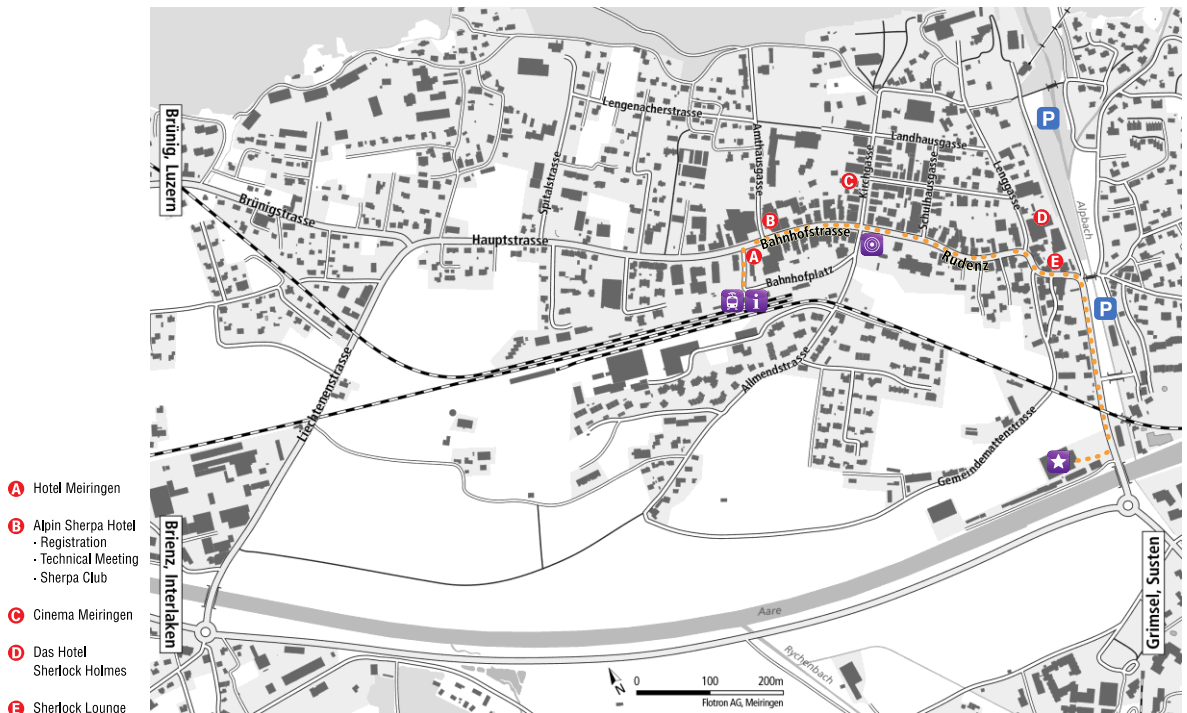

World up
Keep
Climbing

INTERNATIONAL FEDERATION OF **SPORT CLIMBING**
www.ifsc-climbing.org

IFSC CLIMBING WORLD CUP

ACCOMMODATION

Jungfrau Region Tourismus AG

CH-3800 Interlaken

Reservations: +41 33 521 43 43

info@jungfrauregion.swiss

www.jungfrauregion.ch

HASLITAL MOUNTAIN FESTIVAL PARTNER HOTELS:

Alpin Sherpa Hotel

Bahnhofstrasse 3

CH-3860 Meiringen

+41 33 972 52 52

info@alpinsherpa.ch

Hotel Meiringen

Bahnhofplatz 1

CH-3860 Meiringen

+41 33 972 12 12

mail@hotel-meiringen.ch

HOW TO GET THERE

- **A** Hotel Meiringen
- **B** Alpin Sherpa Hotel
  - Registration
  - Technical Meeting
  - Sherpa Club
- **C** Cinema Meiringen
- **D** Das Hotel Sherlock Holmes
- **E** Sherlock Lounge

0 100 200m
Flotron AG, Meiringen

- Bahnhof / Station
- Dorzentrum Village Square
- Haslital Climbing Center
  Haslital Mountain Festival
  IFSC Climbing World Cup
  Mammut Youth Climbing Cup
- Tourist Center

Event Organiser's Partners:

IFSC Partners: